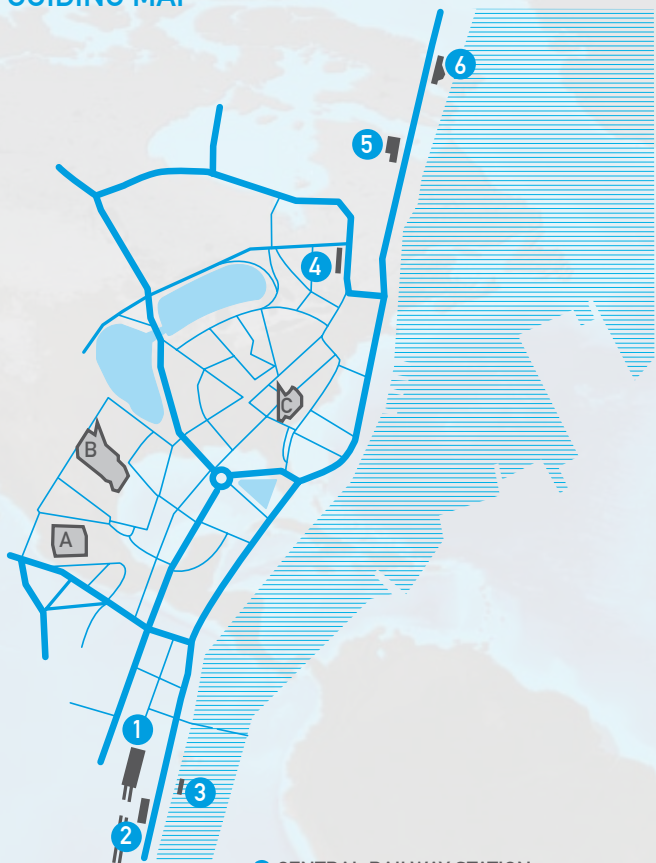

GUIDING MAP

- ① CENTRAL RAILWAY STATION
- ② INTERCITY HOTEL
- ③ PADDLESTEAMER FREYA
- ④ STEIGENBERGER HOTEL CONTI HANSA
- ⑤ KUNSTHALLE
- ⑥ LEIBNIZ INSTITUTE OF MARINE SCIENCES IFM-GEOMAR

A Ostseehalle
Sparkassenarena
B Town hall
C Nikolai Church